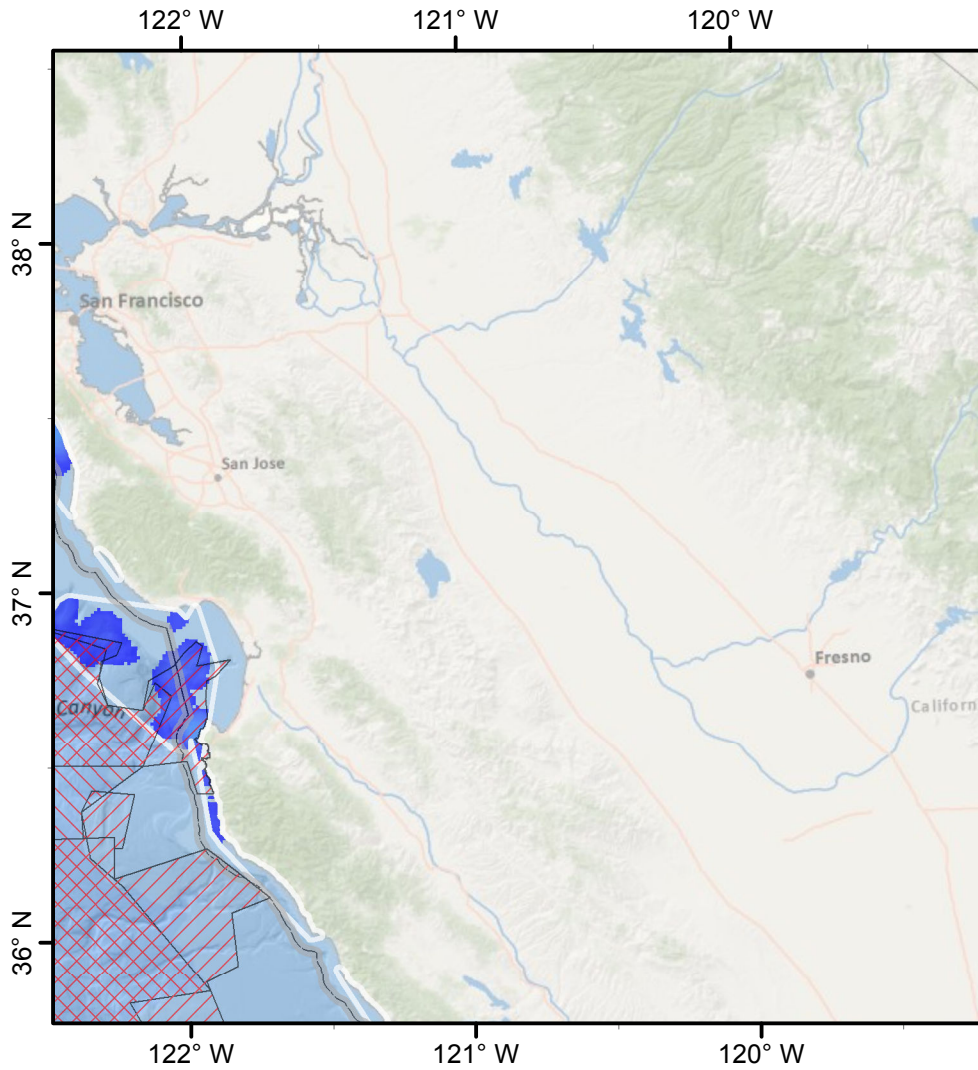

Before

Fixed Gear Fishing Effort (WCGOP)

After

Map Scale: 1:2,400,000
Date Saved: 20 Aug 2012

Authors: Curt Whitmire & Marlene Bellman (NMFS/NWFSC)

Map 6 of 9

Search Radius: 5,000 m
Cell Size: 1,000 m