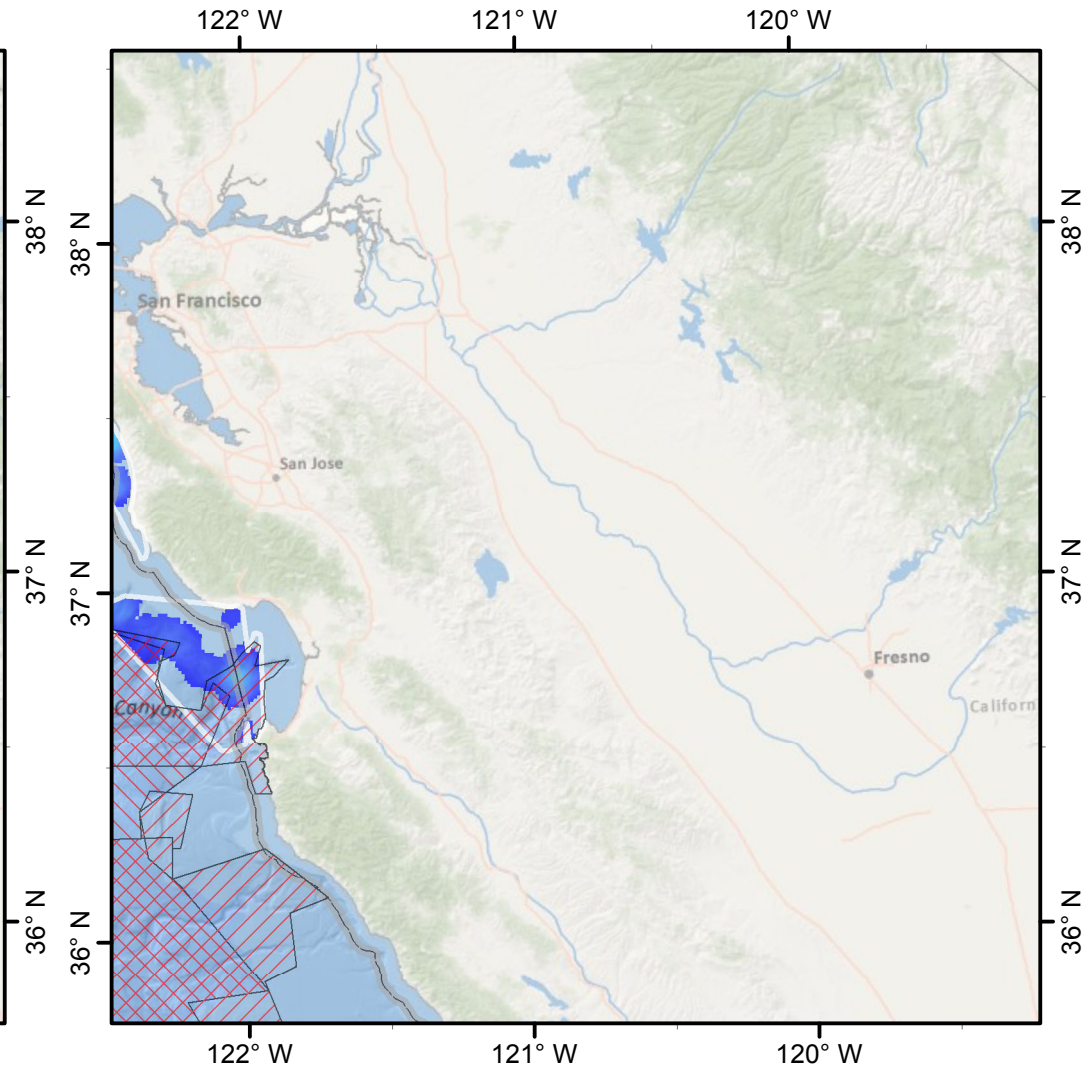

Before

Fixed Gear Fishing Effort (WCGOP)

After

Map Scale: 1:2,400,000
Date Saved: 20 Aug 2012

Authors: Curt Whitmire & Marlene Bellman (NMFS/NWFSC)

Map 6 of 9

Search Radius: 5,000 m
Cell Size: 1,000 m